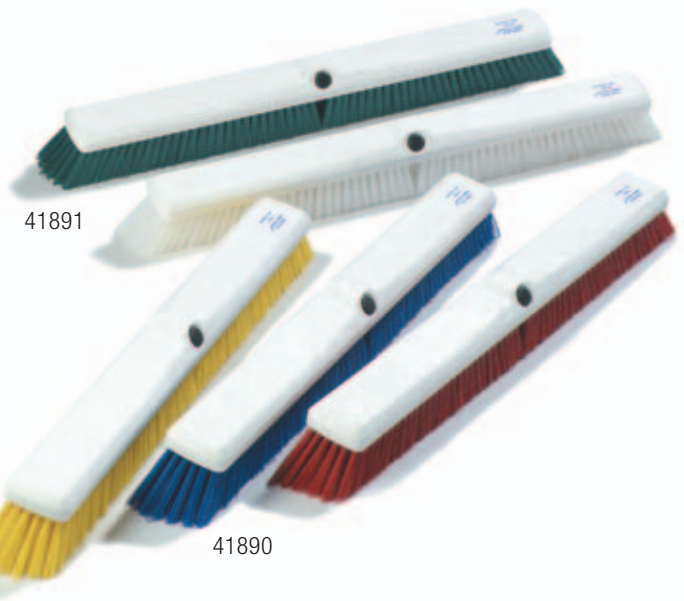

SPARTA® SPECTRUM® COLOR-CODED OMNI SWEEPS®

- color-coded bristle floor sweep with patent-pending design
- unique sweep that combines the features of fine, medium, and heavy floor sweeps into one convenient, all purpose floor sweep
- hygienic plastic block is non-absorbent
- synthetic bristles have angled pitch for fast, effective sweeping on all types of floor surfaces
- short, heavy bristles in front easily sweeps up heavy debris
- long, fine/medium bristles in back sweep fine dust and particles; can be used with sweeping compounds
- an ideal addition to any HACCP compliant program; use with the 40225 Sparta® Spectrum® Color-Coded Self-Locking Flex-Tip™ Fiberglass Handle, sold separately
- base resins used to produce blocks and bristles are made of FDA approved materials

Prod. No.	Previous Flo-Pac® No.	Description	Case Pack	Case Wt./ Cube
BLUE(14), GREEN(09), RED(05), WHITE(02), YELLOW(04)				
41890	38860	18" Omni Sweep®	12 ea	30.00/2.61
41890	38861	18" Omni Sweep®	12 ea	30.00/2.61
41890	38862	18" Omni Sweep®	12 ea	30.00/2.61
41890	38863	18" Omni Sweep®	12 ea	30.00/2.61
41890	38864	18" Omni Sweep®	12 ea	30.00/2.61
41891	38870	24" Omni Sweep®	12 ea	40.00/1.90
41891	38871	24" Omni Sweep®	12 ea	40.00/1.90
41891	38872	24" Omni Sweep®	12 ea	40.00/1.90
41891	38873	24" Omni Sweep®	12 ea	40.00/1.90
41891	38874	24" Omni Sweep®	12 ea	40.00/1.90

SPARTA® SPECTRUM® COLOR-CODED SQUEEGEES

- all plastic construction will not rust, safe to use on delicate tile and marble floors, helps prevent hazardous sparks when cleaning-up flammable fluids; great on uneven floor surfaces
- use standard threaded handles for a secure fit; 40225 Sparta® Spectrum® Self-Locking Flex-Tip™ Handle (sold separately) to support your HACCP program
- available in 5 HACCP friendly colors to help prevent cross contamination

new!

NEW! ONE-PIECE RUBBER SQUEEGEES

- sanitary, solid one-piece construction minimizes possible contamination areas; reduces dirt and bacteria collection
- economical squeegees

DOUBLE FOAM RUBBER SQUEEGEES

- integral blade eliminates seams, and crevices inherent in conventional double foam blade; eliminates places for bacteria to grow
- one-piece design superior to double foam blade

Prod. No.	Previous Flo-Pac® No.	Description	Case Pack	Case Wt./ Cube
BLUE(14), BLACK(03), GREEN(09), RED(05), WHITE(02), YELLOW(04)				
36567	N/A	New! 20" Solid, One-Piece Squeegee	6 ea	15.00/N/A
36568	N/A	New! 24" Solid, One-Piece Squeegee	6 ea	15.00/N/A
BLUE(14), GREEN(09), RED(05), WHITE(02), YELLOW(04)				
41567	N/A	18" Floor Squeegee	6 ea	6.30/0.66
41568	N/A	24" Floor Squeegee	6 ea	8.28/0.66