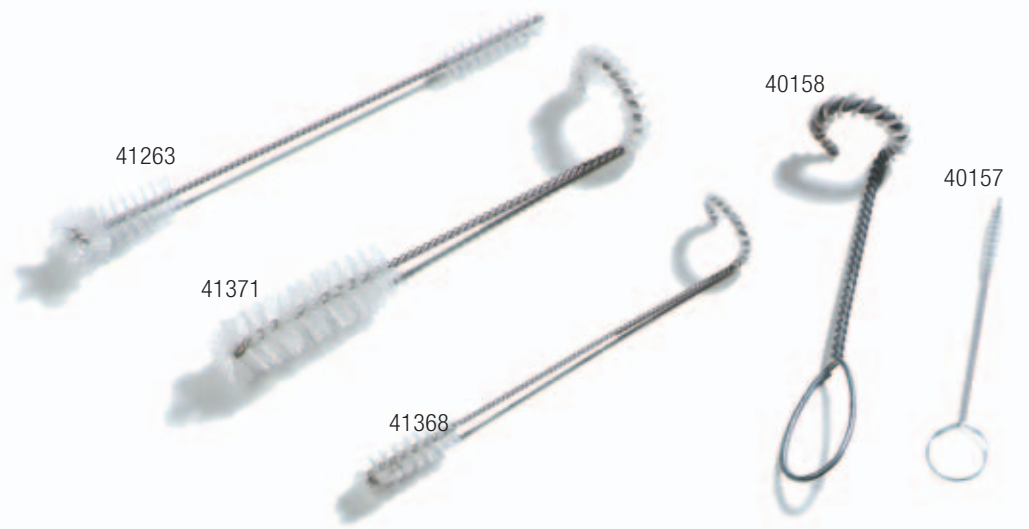

Prod. No.	Previous Flo-Pac® No.	Description	Case Pack	Case Wt./ Cube
<b>Twist-in-Wire</b>				
<b>COLOR(00)</b>				
40155	N/A	13" Dispenser Spout Brush w/Polyester Bristles	12 ea	0.96/0.10
40156	566	10-1/2" Dispenser Plunger Brush w/Polyester Bristles	12 ea	0.96/0.10
40154	N/A	12" All Purpose Tube Brush w/Polyester Bristles	24 ea	1.92/0.10
40157	N/A	5-1/4" Tap Line Brush w/Polyester Bristles	24 ea	1.92/0.10
40158	N/A	6-1/2" Tap Head Brush w/Polyester Bristles	24 ea	1.44/0.10
41263	N/A	9-1/4" All Purpose Tube Brush w/Nylon Bristles	12 ea	0.96/0.10
41368	N/A	7-1/2" Blade Brush w/Nylon Bristles	12 ea	0.48/0.10
41371	N/A	8" Blade Brush w/Nylon Bristles	12 ea	0.96/0.10