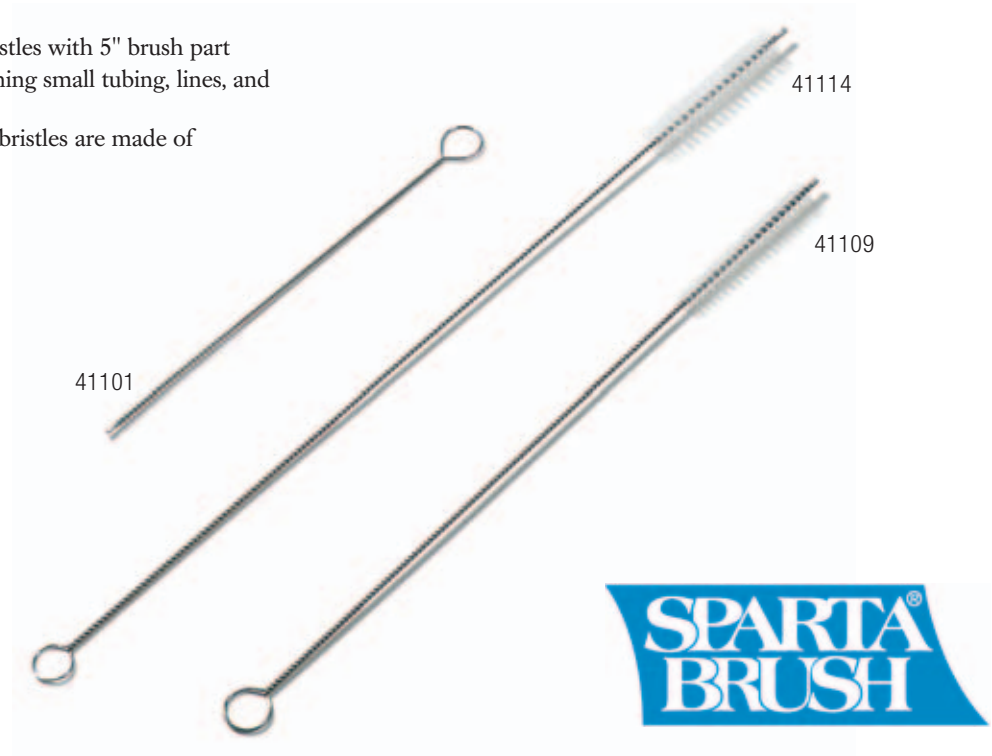

PIPE BRUSHES

MEDIUM DUTY

- white, medium Polyester bristles with 5" brush part
- 12" to 36" in length for cleaning small tubing, lines, and openings
- base resins used to produce bristles are made of FDA approved materials

Prod. No.	Previous Flo-Pac® No.	Description	Case Pack	Case Wt./ Cube
Twist-in-Wire				
COLOR(00)				
1/4" Diameter				
41101	N/A	12" Pipe Brush	12 ea	0.96/0.10
41102	N/A	18" Pipe Brush	12 ea	0.96/0.30
3/8" Diameter				
41105	N/A	12" Pipe Brush	12 ea	0.96/0.50
41108	N/A	36" Pipe Brush	12 ea	2.04/0.50
1/2" Diameter				
40176	N/A	12" Pipe Brush	12 ea	2.04/0.10
41109	N/A	18" Pipe Brush	12 ea	2.04/0.30
41110	N/A	24" Pipe Brush	12 ea	2.04/0.40
5/8" Diameter				
40167	N/A	12" Pipe Brush	12 ea	2.04/0.10
40168	607	18" Pipe Brush	12 ea	2.04/0.30
40184	608	24" Pipe Brush	12 ea	2.04/0.40
3/4" Diameter				
40169	N/A	12" Pipe Brush	12 ea	2.04/0.10
41114	N/A	24" Pipe Brush	12 ea	2.04/0.40
41115	N/A	36" Pipe Brush	12 ea	3.00/0.50

Prod. No.	Previous Flo-Pac® No.	Description	Case Pack	Case Wt./ Cube
Twist-in-Wire				
COLOR(00)				
1" Diameter				
41160	N/A	12" Pipe Brush	12 ea	2.04/0.20
41120	N/A	18" Pipe Brush	12 ea	2.04/0.30
41121	N/A	24" Pipe Brush	12 ea	2.04/0.30
41122	N/A	36" Pipe Brush	12 ea	3.00/0.50
1-1/2" Diameter				
41127	N/A	12" Pipe Brush	12 ea	2.04/0.20
41129	N/A	36" Pipe Brush	12 ea	3.96/0.50
2" Diameter				
41130	N/A	12" Pipe Brush	12 ea	2.04/0.20
41131	N/A	18" Pipe Brush	12 ea	3.00/0.30
41132	N/A	24" Pipe Brush	12 ea	3.00/0.40
41133	N/A	36" Pipe Brush	12 ea	3.96/0.50