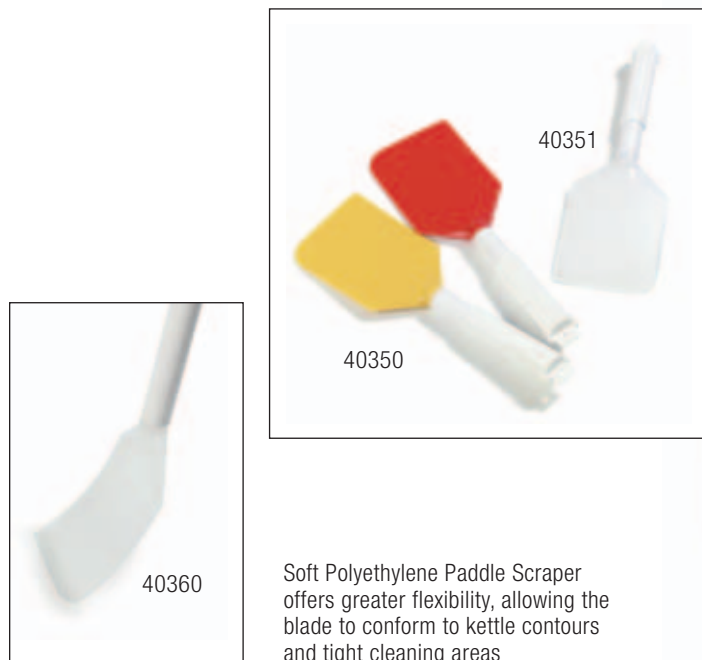

Soft Polyethylene Paddle Scraper offers greater flexibility, allowing the blade to conform to kettle contours and tight cleaning areas