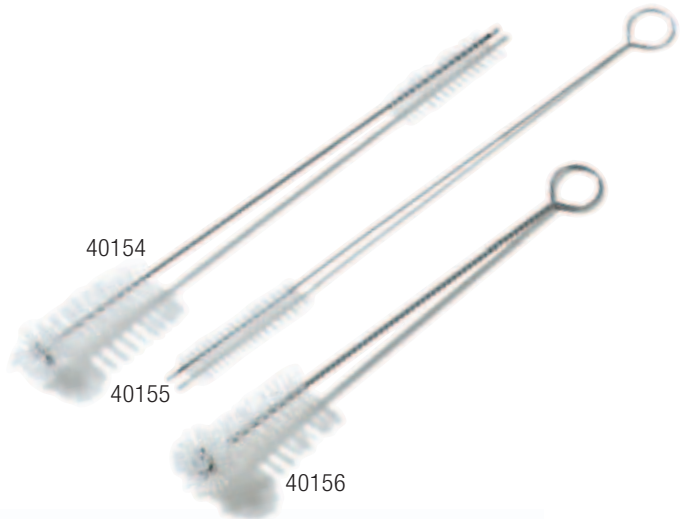

- Nylon or Polyester bristles twisted into flexible wire handles for efficient cleaning of bacteria prone taps, spouts, plungers, tubes, blades, and equipment fittings
- base resins used to produce bristles are made of FDA approved materials

Prod. No.	Previous Flo-Pac® No.	Description	Case Pack	Case Wt./ Cube
Twist-in-Wire				
COLOR(00)				
40155	N/A	13" Dispenser Spout Brush w/Polyester Bristles	12 ea	0.96/0.10
40156	566	10-1/2" Dispenser Plunger Brush w/Polyester Bristles	12 ea	0.96/0.10
40154	N/A	12" All Purpose Tube Brush w/Polyester Bristles	24 ea	1.92/0.10
40157	N/A	5-1/4" Tap Line Brush w/Polyester Bristles	24 ea	1.92/0.10
40158	N/A	6-1/2" Tap Head Brush w/Polyester Bristles	24 ea	1.44/0.10
41263	N/A	9-1/4" All Purpose Tube Brush w/Nylon Bristles	12 ea	0.96/0.10
41368	N/A	7-1/2" Blade Brush w/Nylon Bristles	12 ea	0.48/0.10
41371	N/A	8" Blade Brush w/Nylon Bristles	12 ea	0.96/0.10