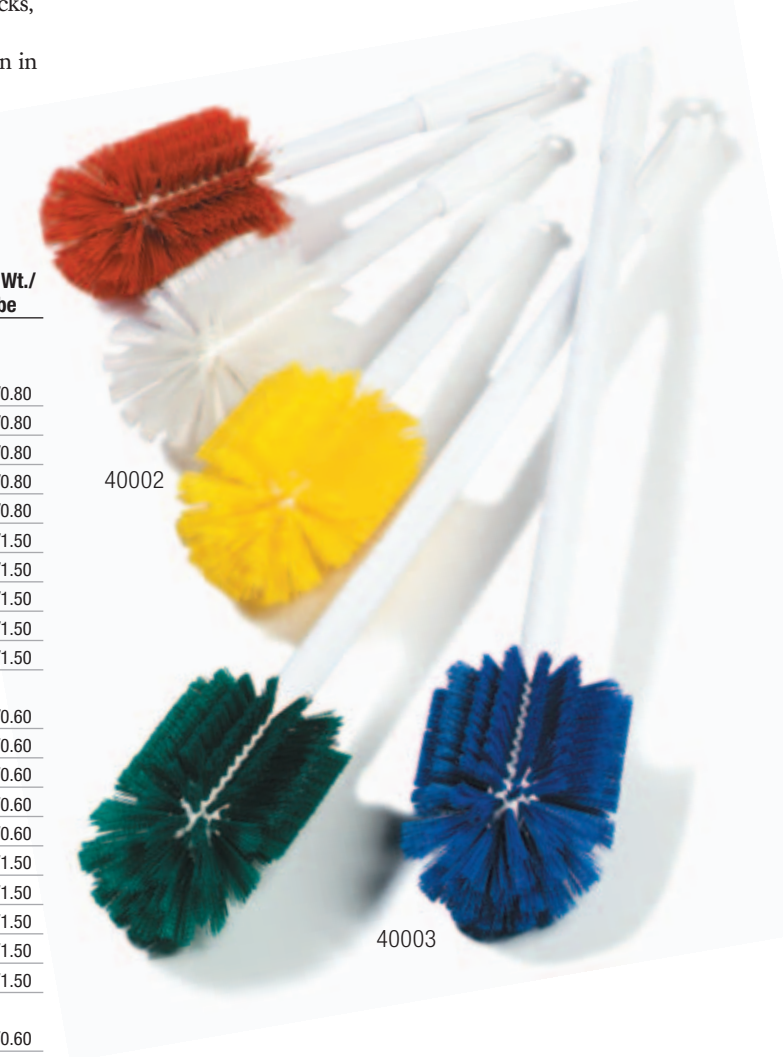

SPARTA® SPECTRUM® VALVE & FITTING BRUSHES

SPARTA® SPECTRUM® ATLAS MULTI-PURPOSE BRUSHES

- round or oval head Atlas brushes are versatile for cleaning a variety of commercial kitchen equipment with rounded surfaces such as, steam kettles, vats, beverage servers, pots, pans, crocks, and tanks
- rounded heads and ends protect against scratching and clean in all directions
- medium stiff Polyester bristles provide aggressive cleaning
- base resins used to produce blocks and bristles are made of FDA approved materials

Prod. No.	Previous Flo-Pac® No.	Description	Case Pack	Case Wt./Cube
BLUE(14), GREEN(09), RED(05), WHITE(02), YELLOW(04)				
Oval – 3-1/2" x 5" Trim				
40002	38100	16" Valve Brush	6 ea	4.02/0.80
40002	38101	16" Valve Brush	6 ea	4.02/0.80
40002	38102	16" Valve Brush	6 ea	4.02/0.80
40002	38103	16" Valve Brush	6 ea	4.02/0.80
40002	38104	16" Valve Brush	6 ea	4.02/0.80
40003	38110	30" Valve Brush	6 ea	6.72/1.50
40003	38111	30" Valve Brush	6 ea	6.72/1.50
40003	38112	30" Valve Brush	6 ea	6.72/1.50
40003	38113	30" Valve Brush	6 ea	6.72/1.50
40003	38114	30" Valve Brush	6 ea	6.72/1.50
Round – 3" Diameter				
40004	38120	16" Valve Brush	6 ea	4.02/0.60
40004	38121-3	16" Valve Brush	6 ea	4.02/0.60
40004	38122-3	16" Valve Brush	6 ea	4.02/0.60
40004	38123-3	16" Valve Brush	6 ea	4.02/0.60
40004	38124-3	16" Valve Brush	6 ea	4.02/0.60
40006	38130-3	30" Valve Brush	6 ea	4.98/1.50
40006	38131-3	30" Valve Brush	6 ea	4.98/1.50
40006	38132-3	30" Valve Brush	6 ea	4.98/1.50
40006	38133-3	30" Valve Brush	6 ea	4.98/1.50
40006	38134-3	30" Valve Brush	6 ea	4.98/1.50
Round – 4" Diameter				
40005	38120-4	16" Valve Brush	6 ea	4.44/0.60
40005	38121-4	16" Valve Brush	6 ea	4.44/0.60
40005	38122-4	16" Valve Brush	6 ea	4.44/0.60
40005	38123-4	16" Valve Brush	6 ea	4.44/0.60
40005	38124-4	16" Valve Brush	6 ea	4.44/0.60
40007	38130-4	30" Valve Brush	6 ea	4.98/1.50
40007	38131-4	30" Valve Brush	6 ea	4.98/1.50
40007	38132-4	30" Valve Brush	6 ea	4.98/1.50
40007	38133-4	30" Valve Brush	6 ea	4.98/1.50
40007	38134-4	30" Valve Brush	6 ea	4.98/1.50
Round – 5" Diameter				
40010	38120-5	16" Valve Brush	6 ea	5.16/1.10
40010	38121-5	16" Valve Brush	6 ea	5.16/1.10
40010	38122-5	16" Valve Brush	6 ea	5.16/1.10
40010	38123-5	16" Valve Brush	6 ea	5.16/1.10
40010	38124-5	16" Valve Brush	6 ea	5.16/1.10
40008	38130-5	30" Valve Brush	6 ea	6.72/1.50
40008	38131-5	30" Valve Brush	6 ea	6.72/1.50
40008	38132-5	30" Valve Brush	6 ea	6.72/1.50
40008	38133-5	30" Valve Brush	6 ea	6.72/1.50
40008	38134-5	30" Valve Brush	6 ea	6.72/1.50

Call Toll Free
800-654-8210
or visit our web site
www.carlislemp.com