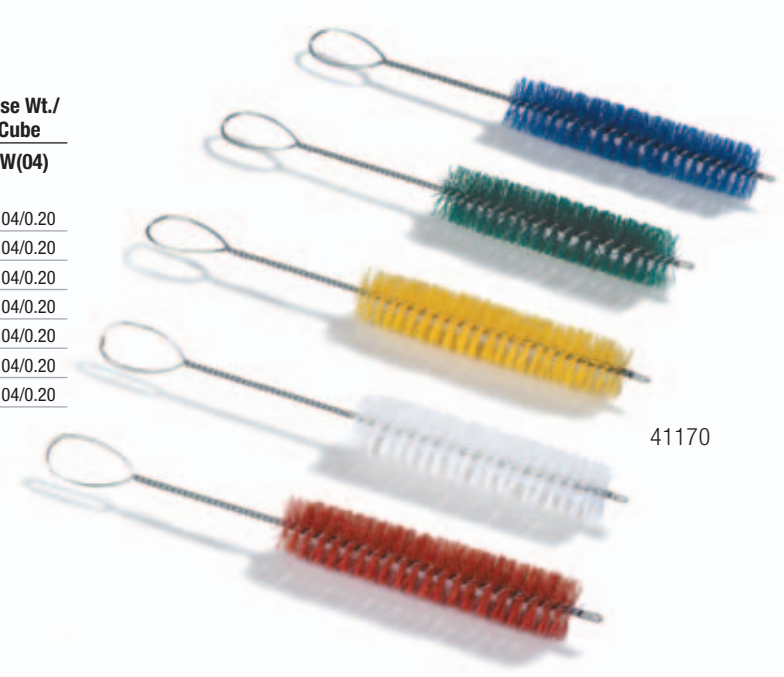

SPARTA® SPECTRUM® VALVE OUTLET BRUSHES

- 1-1/2" diameter stiff Polyester bristles for efficient cleaning
- 12 gauge galvanized wire looped handle for easy storage
- base resins used to produce bristles are made of FDA approved materials

Prod. No.	Previous Flo-Pac® No.	Description	Case Pack	Case Wt./ Cube
BLUE(14), BROWN(01), GREEN(09), RED(05), TAN(25), WHITE(02), YELLOW(04)				
1-1/2" Diameter				
41170	38510	15" Wire Brush	12 ea	2.04/0.20
41170	38511	15" Wire Brush	12 ea	2.04/0.20
41170	38512	15" Wire Brush	12 ea	2.04/0.20
41170	38513	15" Wire Brush	12 ea	2.04/0.20
41170	38514	15" Wire Brush	12 ea	2.04/0.20
41170	38515	15" Wire Brush	12 ea	2.04/0.20
41170	38516	15" Wire Brush	12 ea	2.04/0.20