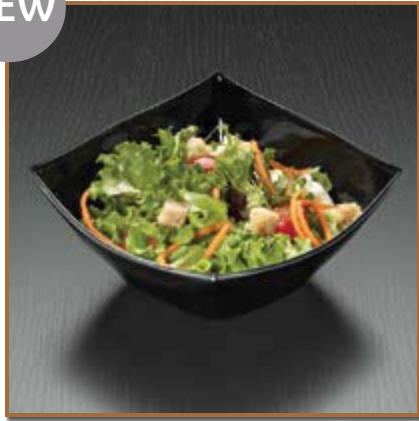

NEW

EMI-SB16 16 oz. Glimmerware Bowl

Colors: White/Silver-look, Black/Silver-look, Clear/Silver-look

Case Pk: 50 Cube: 0.33 Wt: 4.35 lbs
Case Dim: 12.2 x 6.1 x 7.7

 Lid: EMI-SB16LP

NEW

EMI-SB32 32 oz. Glimmerware Bowl