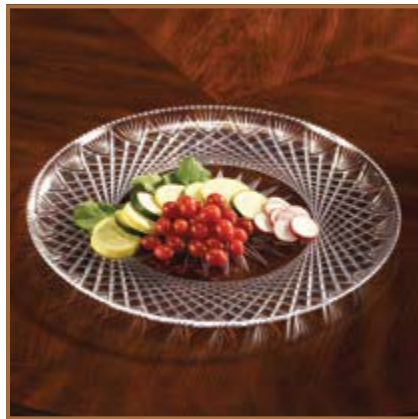

EMI-PT16C 16" Prism Crystal Tray
Colors: Clear
Case Pk: 25   Cube: 0.87   Wt: 14.5 lbs
Case Dim: 16.5 x 16.5 x 5.5
Lids: EMI-360L, EMI-360LP & EMI-360LLP