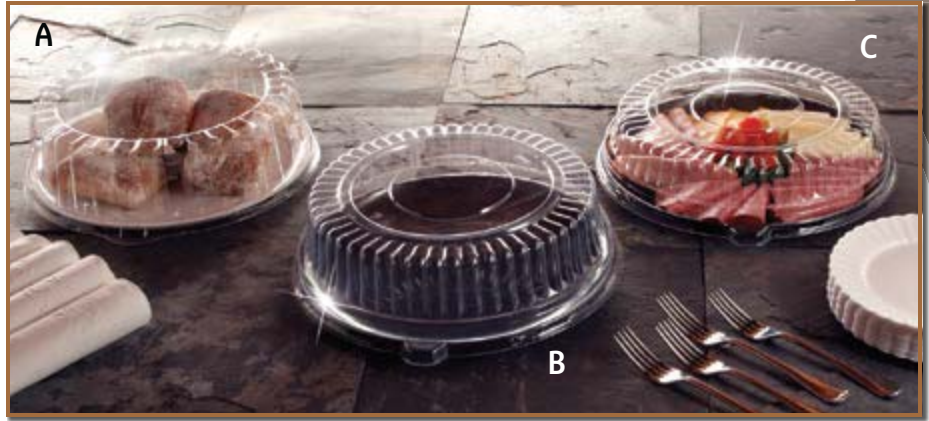

(A) EMI-320L 12" Dome Lid (OPS)

Colors: Clear   Case Pk: 25   Cube: 1.27
Wt: 2.5 lbs   Case Dim: 13 x 12.75 x 13.25

(B) EMI-320LP 12" Dome Lid (PET)

Colors: Clear   Case Pk: 25   Cube: 0.92
Wt: 3.5 lbs   Case Dim: 12.75 x 12.75 x 9.75

(C) EMI-320LLP 12" Low Dome Lid (PET)

Colors: Clear
Case Pk: 25   Cube: 0.86   Wt: 4 lbs
Case Dim: 13 x 12.75 x 9

Lids fit all 12" trays.