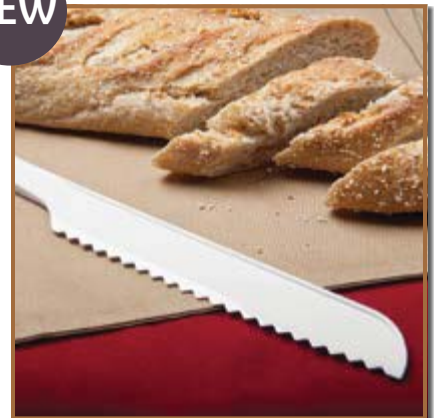

EMI-EBK Essentials Bread Knife - Heavy Duty

Colors: Clear, Black, White
Case Pk: 48   Cube: 0.15   Wt: 3.4 lbs
Case Dim: 12.25 x 4.63 x 4.63

NEW