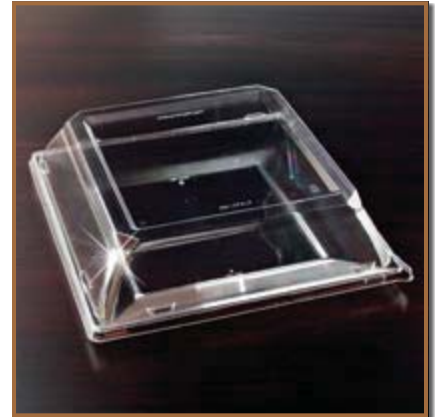

EMI-SP9LP 9.5" Square Dome Lid (PET)

Colors: Clear
Case Pk: 120 - 6/20   Cube: 2.09   Wt: 14.5 lbs
Case Dim: 20.75 x 17 x 10.25