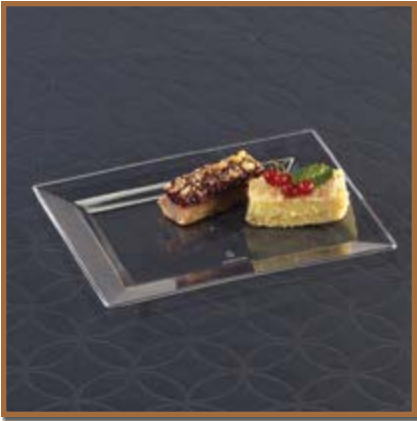

Rectangles

**EMI-RP6 7.5" x 5.5" Rectangle
Dessert Plate**

Colors: Clear, Black, White
Case Pk: 120 - 12/10 Cube: 0.35 Wt: 9.1 lbs
Case Dim: 11 x 8.5 x 6.5
Lid: EMI-RP6LP