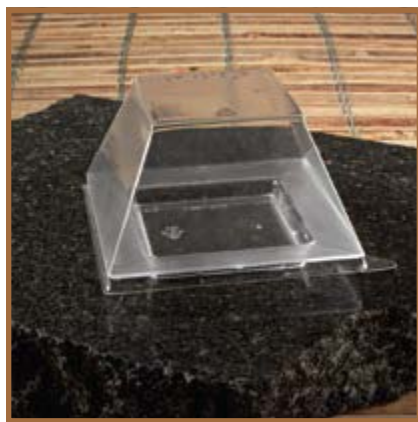

EMI-619LP Square Dome Lid (PET)

Colors: Clear

Case Pk: 1000 - 10/100 Cube: 1.06 Wt: 15.65 lbs
Case Dim: 17.75 x 15.25 x 6.75

NEW