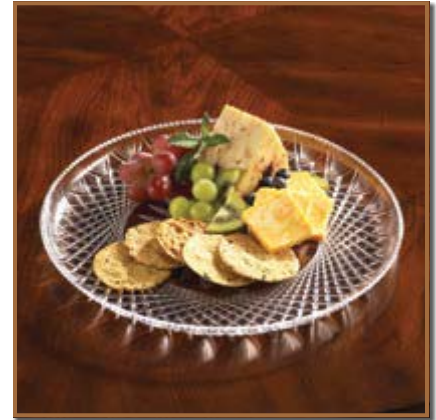

EMI-PT12C 12" Prism Crystal Tray
Colors: Clear
Case Pk: 25   Cube: 0.43   Wt: 9 lbs
Case Dim: 12.5 x 12.5 x 4.75
Lids: EMI-320L, EMI-320LP & EMI-320LLP